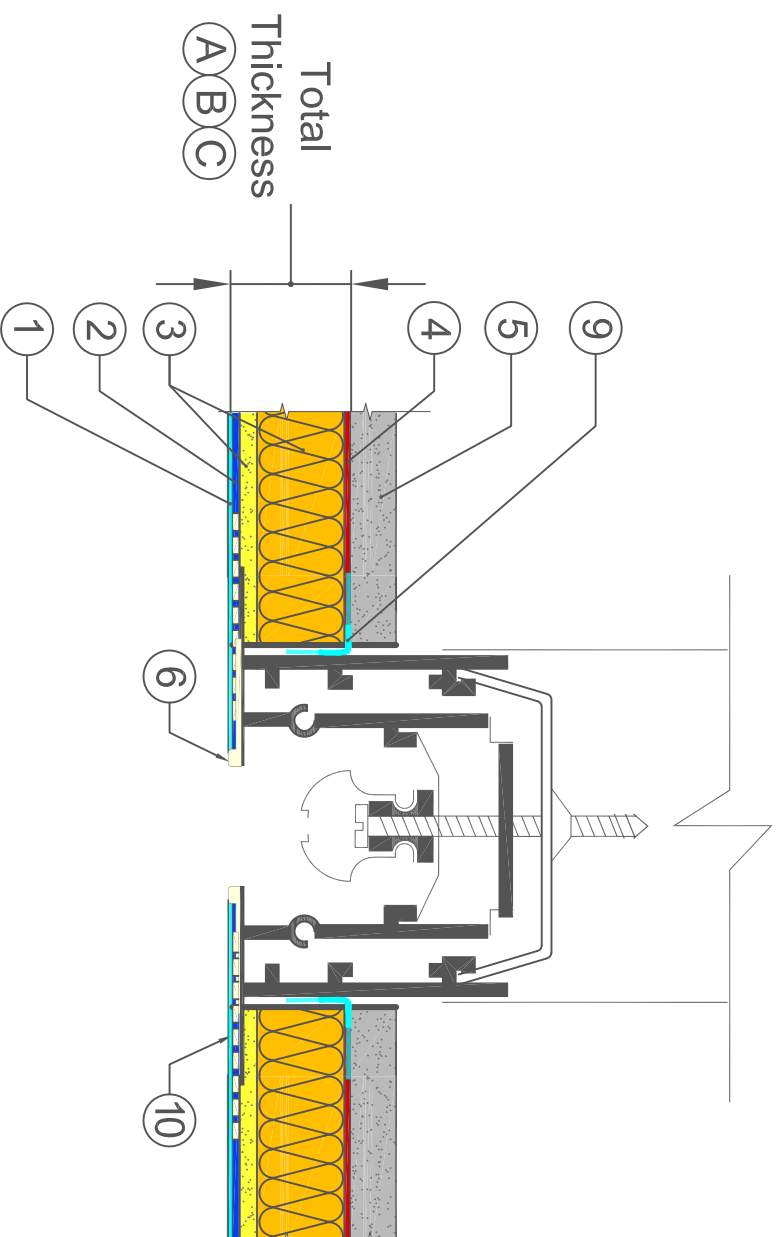

BASWAphon - Resilient

TRIMLESS LINEAR DIFFUSER DETAIL #2

- 1 BASW/Aphon Base 407
- 2 BASW/Aphon Base 407
- 3 BASW/Aphon Pre-Coated Mineral Wool Panel
- 4 BASW/Aphon Adhesive
- 5 Stable Substrate
- 6 White Vinyl Trim
- 9 Fire Tape
- 10 Fiberglass Mesh Tape

DIMENSIONS			
SYSTEM	(A)	(B)	(C)
TOTAL THICKNESS	1 3/16" (30MM)	1 9/16" (40MM)	2 3/4" (70MM)
LINEAR DIFFUSER ROUGH IN BELOW FACE OF SUBSTRATE	1"	1 7/16"	2 9/16"