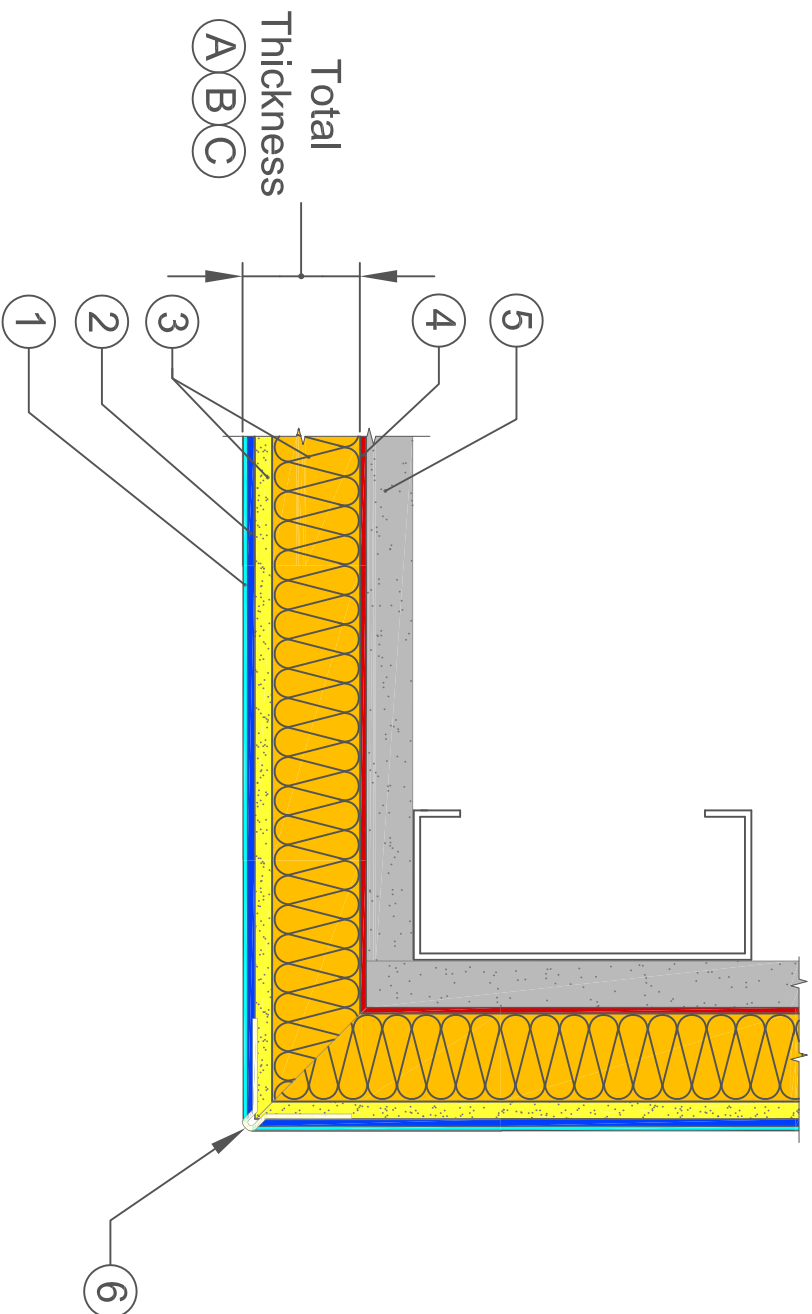

BASWAphon - Resilient

OUTSIDE CORNER DETAIL

BASWAphon to BASWAphon

- 1 BASWAphon Base 407
- 2 BASWAphon Base 407
- 3 BASWAphon Pre-Coated Mineral Wool Panel
- 4 BASWAphon Adhesive
- 5 Stable Substrate
- 6 White Vinyl Trim

DIMENSIONS			
SYSTEM	(A)	(B)	(C)
TOTAL THICKNESS	1 3/16" (30MM)	1 9/16" (40MM)	2 3/4" (70MM)