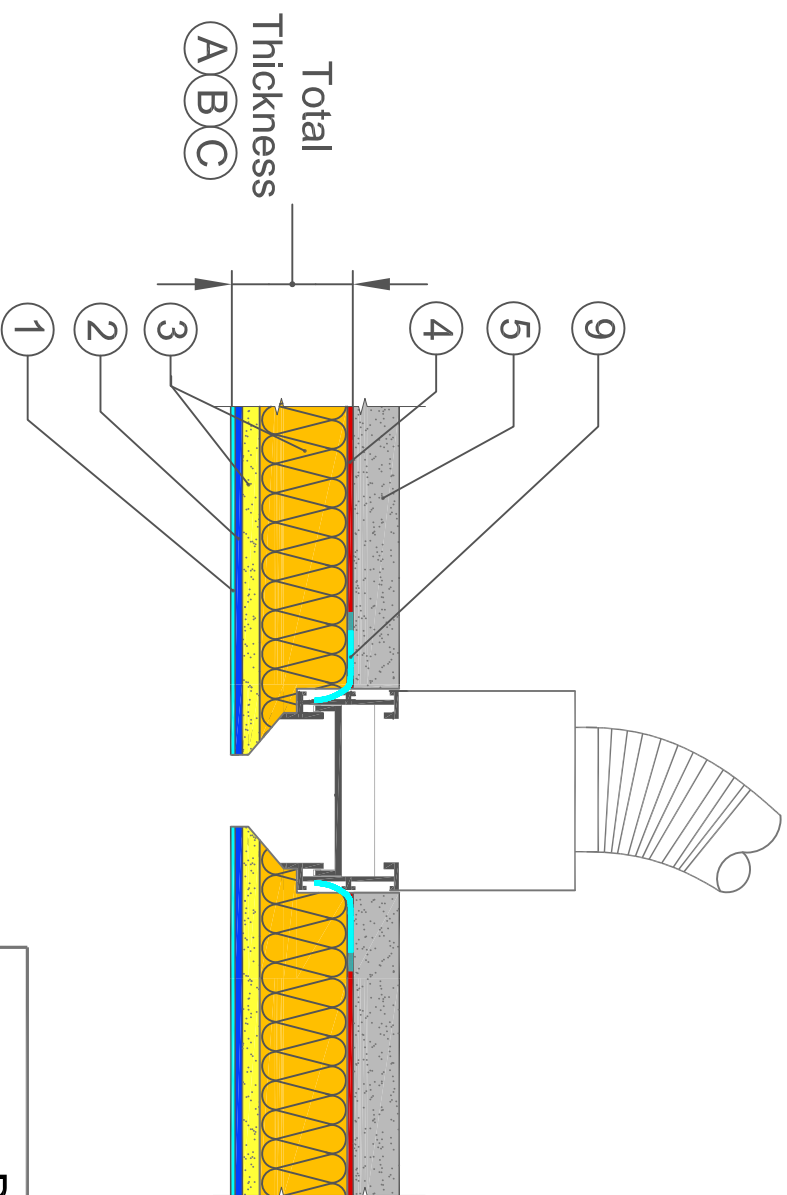

BASWAphon - Resilient

TRIMLESS LINEAR DIFFUSER DETAIL #1

- 1 BASWAphon Base 407
- 2 BASWAphon Base 407
- 3 BASWAphon Pre-Coated Mineral Wool Panel
- 4 BASWAphon Adhesive
- 5 Stable Substrate
- 9 Fire Tape

DIMENSIONS			
SYSTEM	(A)	(B)	(C)
TOTAL THICKNESS	1 3/16" (30MM)	1 9/16" (40MM)	2 3/4" (70MM)
LINEAR DIFFUSER ROUGH IN BELOW FACE OF SUBSTRATE	1 3/16"	1 9/16"	2 3/4"