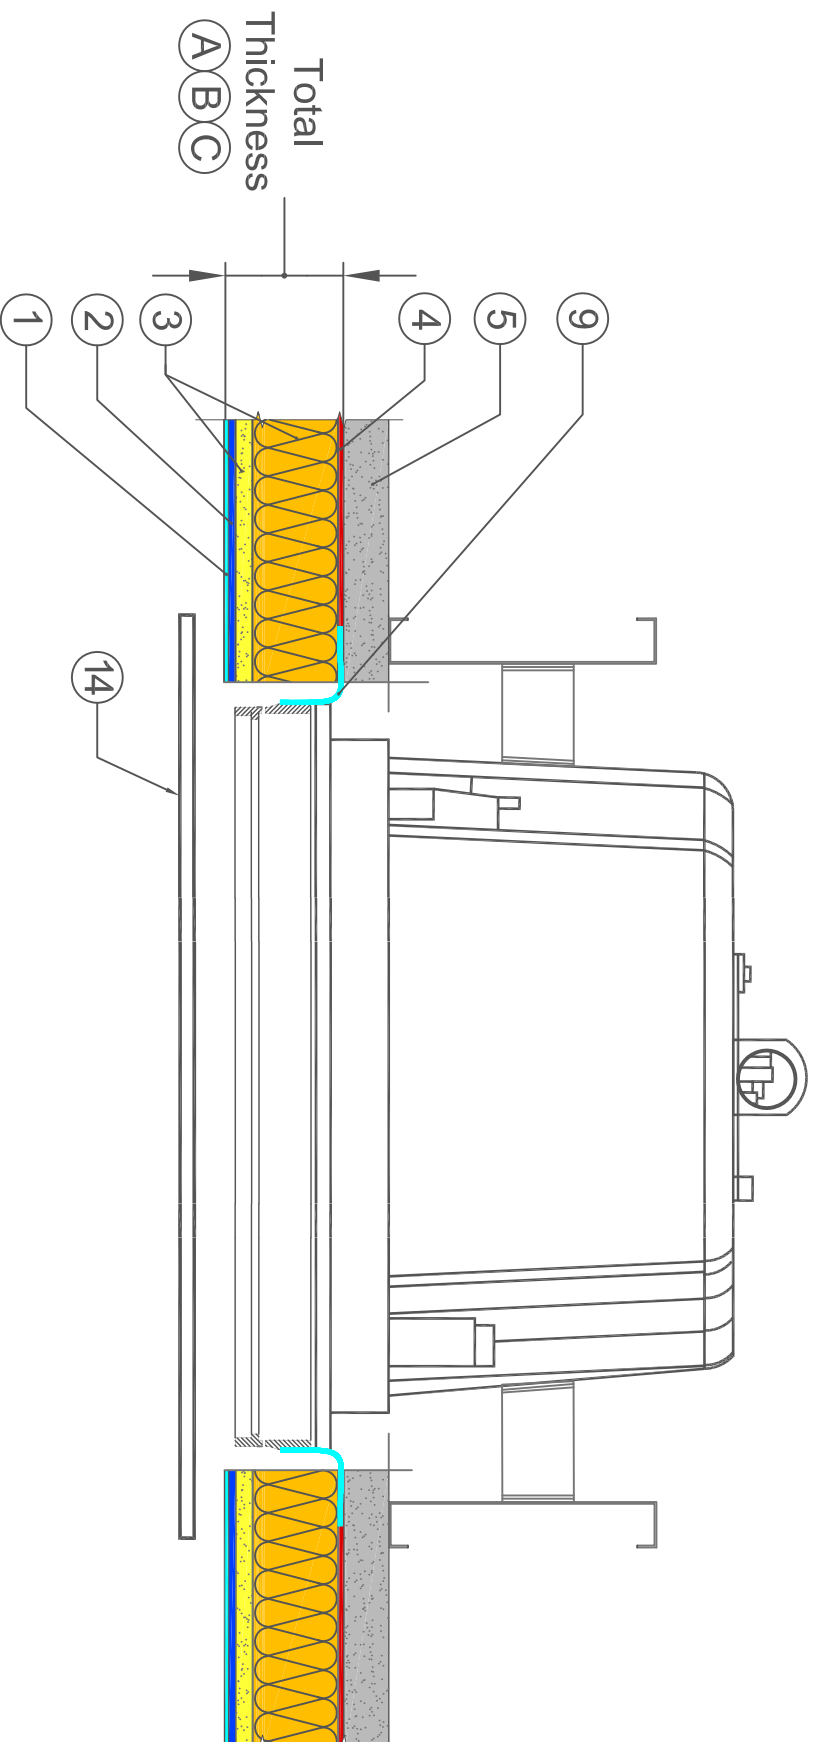

BASWAphon - Resilient

RECESSED SPEAKER

WITH SURFACE MOUNTED TRIM PIECE DETAIL

- 1 BASWAphon Base 407
- 2 BASWAphon Base 407
- 3 BASWAphon Pre-Coated Mineral Wool Panel
- 4 BASWAphon Adhesive
- 5 Stable Substrate
- 9 Fire Tape
- 14 Surface Mounted Trim Piece

DIMENSIONS

SYSTEM	(A)	(B)	(C)
TOTAL THICKNESS	1 3/16" (30MM)	1 9/16" (40MM)	2 3/4" (70MM)
SPEAKER ROUGH IN BELOW FACE OF SUBSTRATE	1 "	1 3/8"	2 9/16"