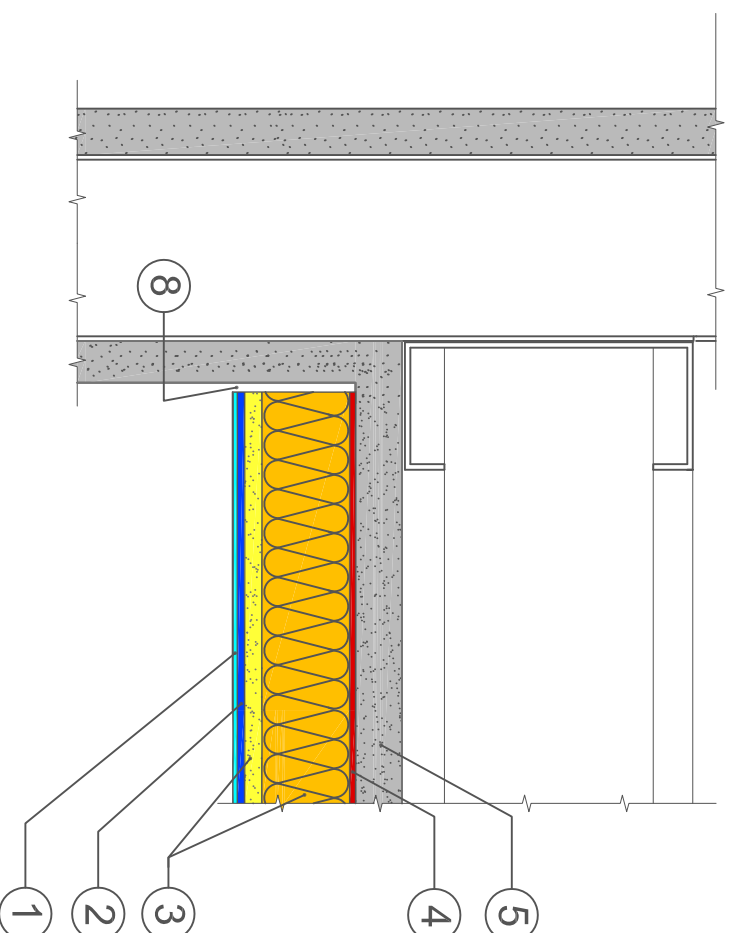

BASWAphon - Frosted

CEILING / WALL TRANSITION DETAIL

- 1 BASWAphon Frost 407
- 2 BASWAphon Base 407
- 3 BASWAphon Pre-Coated Mineral Wool Panel
- 4 BASWAphon Adhesive
- 5 Stable Substrate
- 8 Swedish Cut (1/8")

DIMENSIONS			
SYSTEM	(A)	(B)	(C)
TOTAL THICKNESS	1 3/16" (30MM)	1 9/16" (40MM)	2 3/4" (70MM)