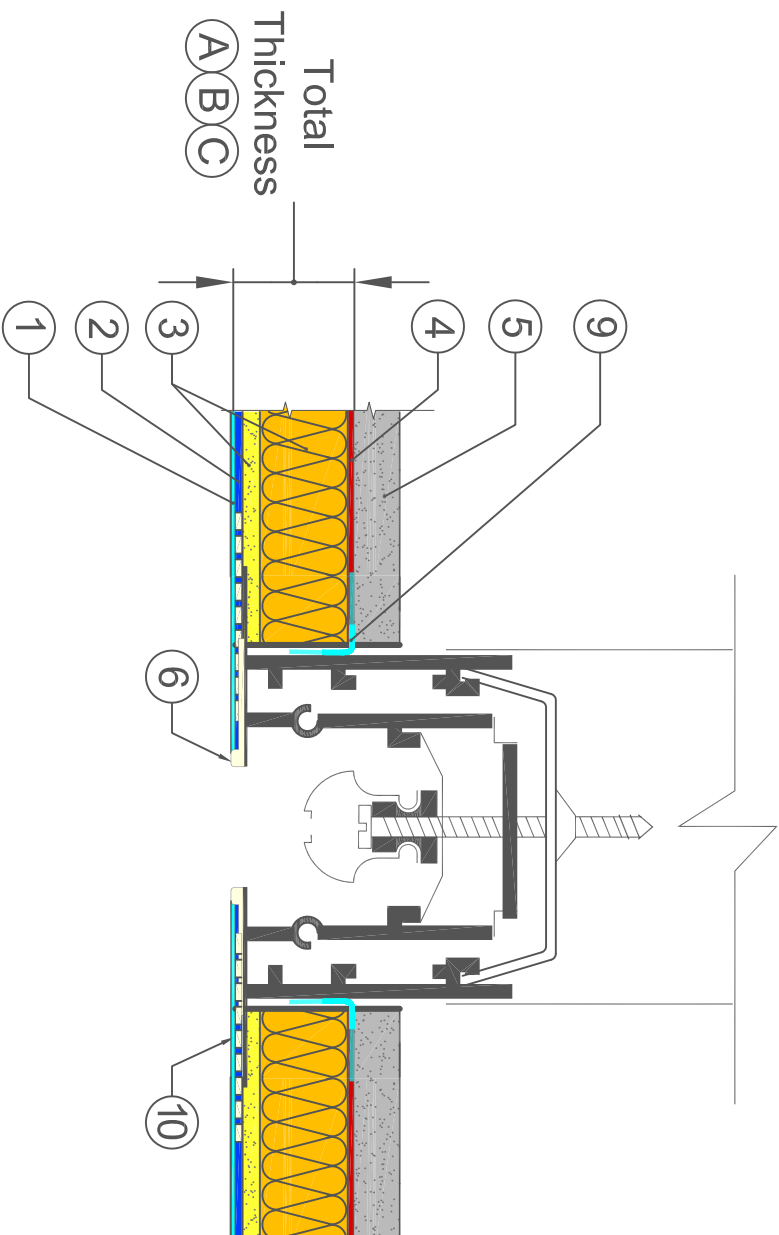

BASWAphton - Frosted

TRIMLESS LINEAR DIFFUSER DETAIL #2

- 1 BASWAphton Frost 407
- 2 BASWAphton Base 407
- 3 BASWAphton Pre-Coated Mineral Wool Panel
- 4 BASWAphton Adhesive
- 5 Stable Substrate
- 6 White Vinyl Trim
- 9 Fire Tape
- 10 Fiberglass Mesh Tape

DIMENSIONS

SYSTEM	(A)	(B)	(C)
TOTAL THICKNESS	1 3/16" (30MM)	1 9/16" (40MM)	2 3/4" (70MM)
LINEAR DIFFUSER ROUGH IN BELOW FACE OF SUBSTRATE	1"	1 7/16"	2 9/16"