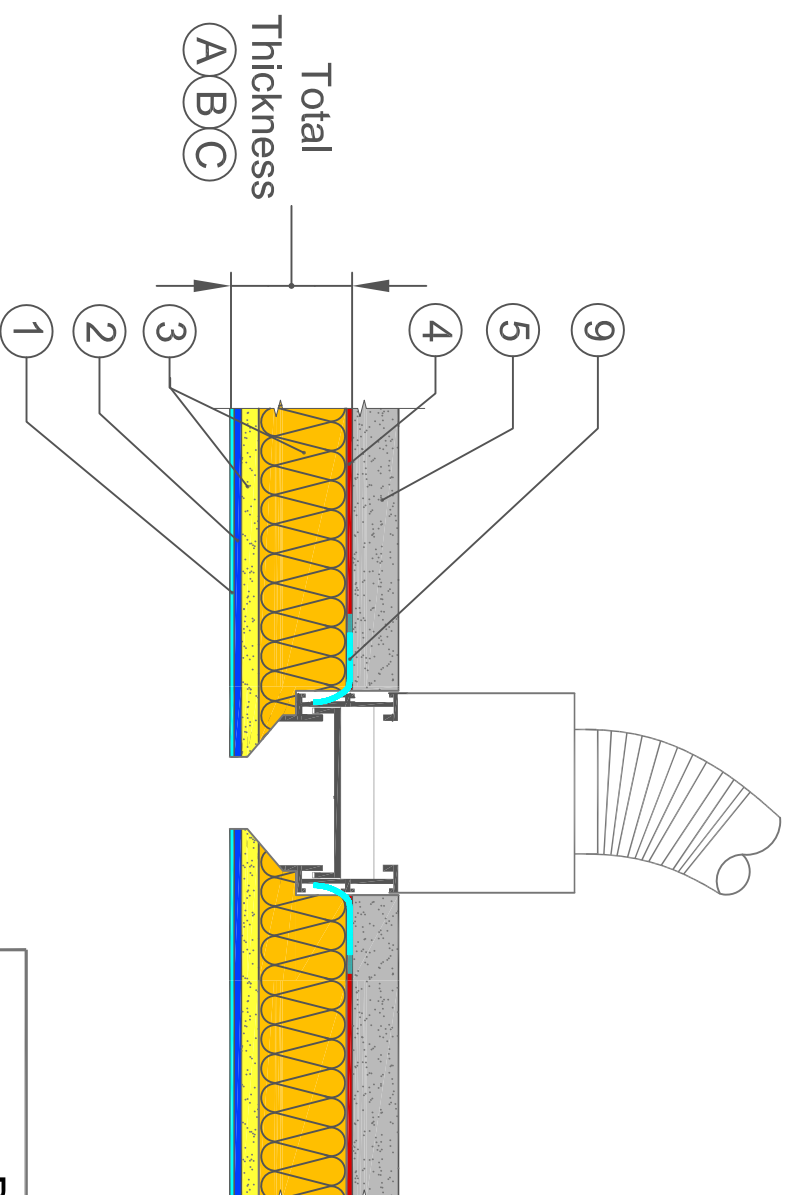

BASWAphon - Frosted

TRIMLESS LINEAR DIFFUSER DETAIL #1

- 1 BASWAphon Frost 407
- 2 BASWAphon Base 407
- 3 BASWAphon Pre-Coated Mineral Wool Panel
- 4 BASWAphon Adhesive
- 5 Stable Substrate
- 9 Fire Tape

DIMENSIONS			
SYSTEM	(A)	(B)	(C)
TOTAL THICKNESS	1 3/16" (30MM)	1 9/16" (40MM)	2 3/4" (70MM)
LINEAR DIFFUSER ROUGH IN BELOW FACE OF SUBSTRATE	1 3/16"	1 9/16"	2 3/4"