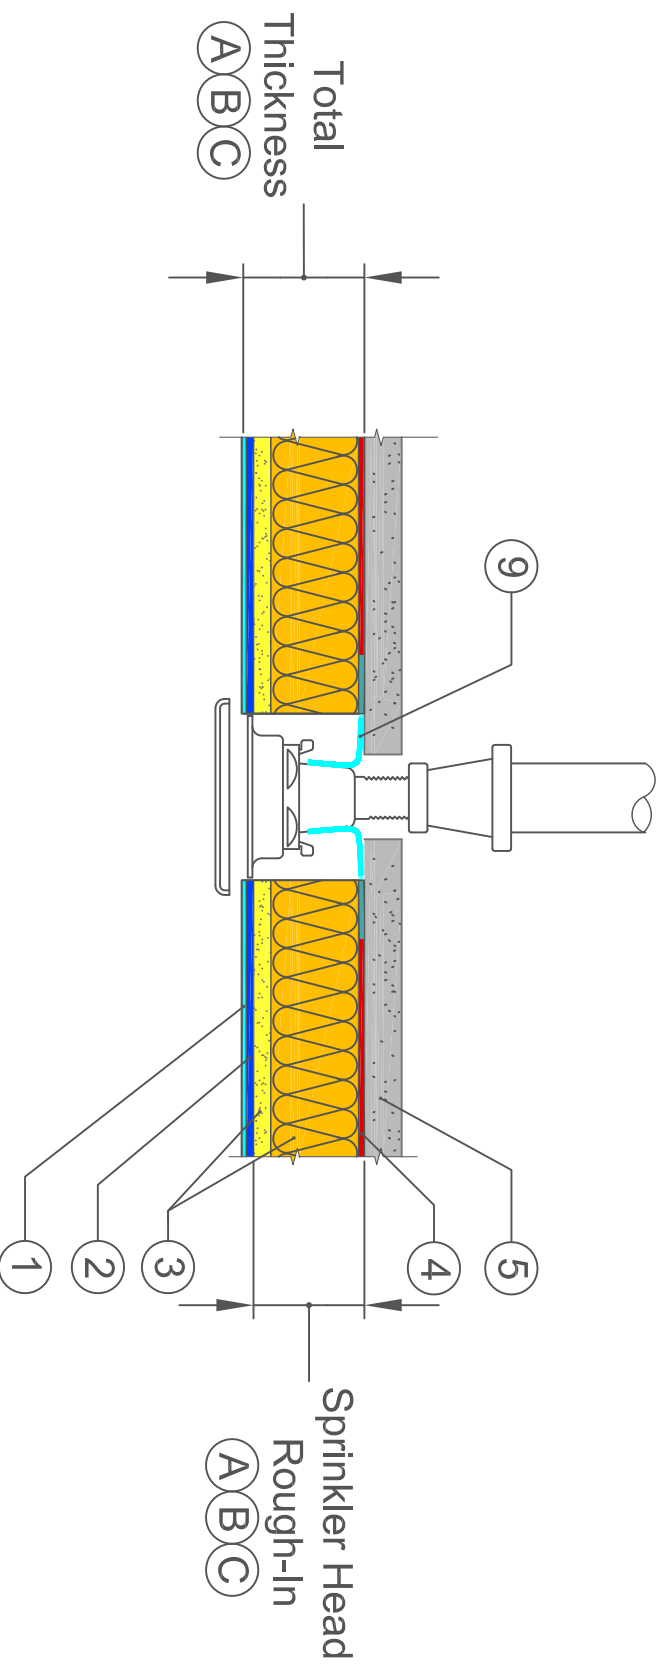

BASWAphon - Frosted

FIRE SPRINKLER HEAD DETAIL

- 1 BASWAphon Frost 407
- 2 BASWAphon Base 407
- 3 BASWAphon Pre-Coated Mineral Wool Panel
- 4 BASWAphon Adhesive
- 5 Stable Substrate
- 9 Fire Tape

DIMENSIONS			
SYSTEM	(A)	(B)	(C)
TOTAL THICKNESS	1 3/16" (30MM)	1 9/16" (40MM)	2 3/4" (70MM)
RECESSED SPRINKLER HEAD ROUGH IN BELOW FACE OF SUBSTRATE	1"	1 3/8"	2 9/16"