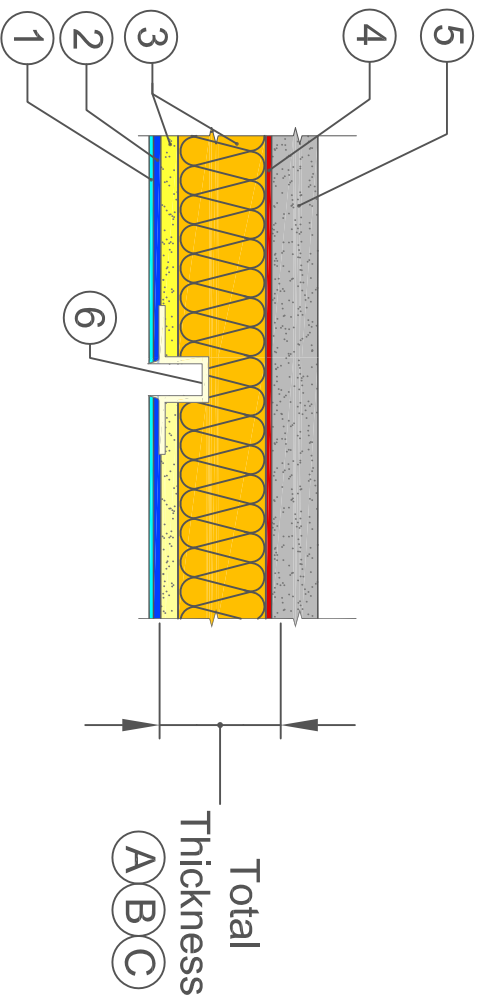

BASWAphton - Frosted

REVEAL DETAIL

- 1 BASWAphton Frost 407
- 2 BASWAphton Base 407
- 3 BASWAphton Pre-Coated Mineral Wool Panel
- 4 BASWAphton Adhesive
- 5 Stable Substrate
- 6 White Vinyl Trim

DIMENSIONS			
SYSTEM	(A)	(B)	(C)
TOTAL THICKNESS	1 3/16" (30MM)	1 9/16" (40MM)	2 3/4" (70MM)