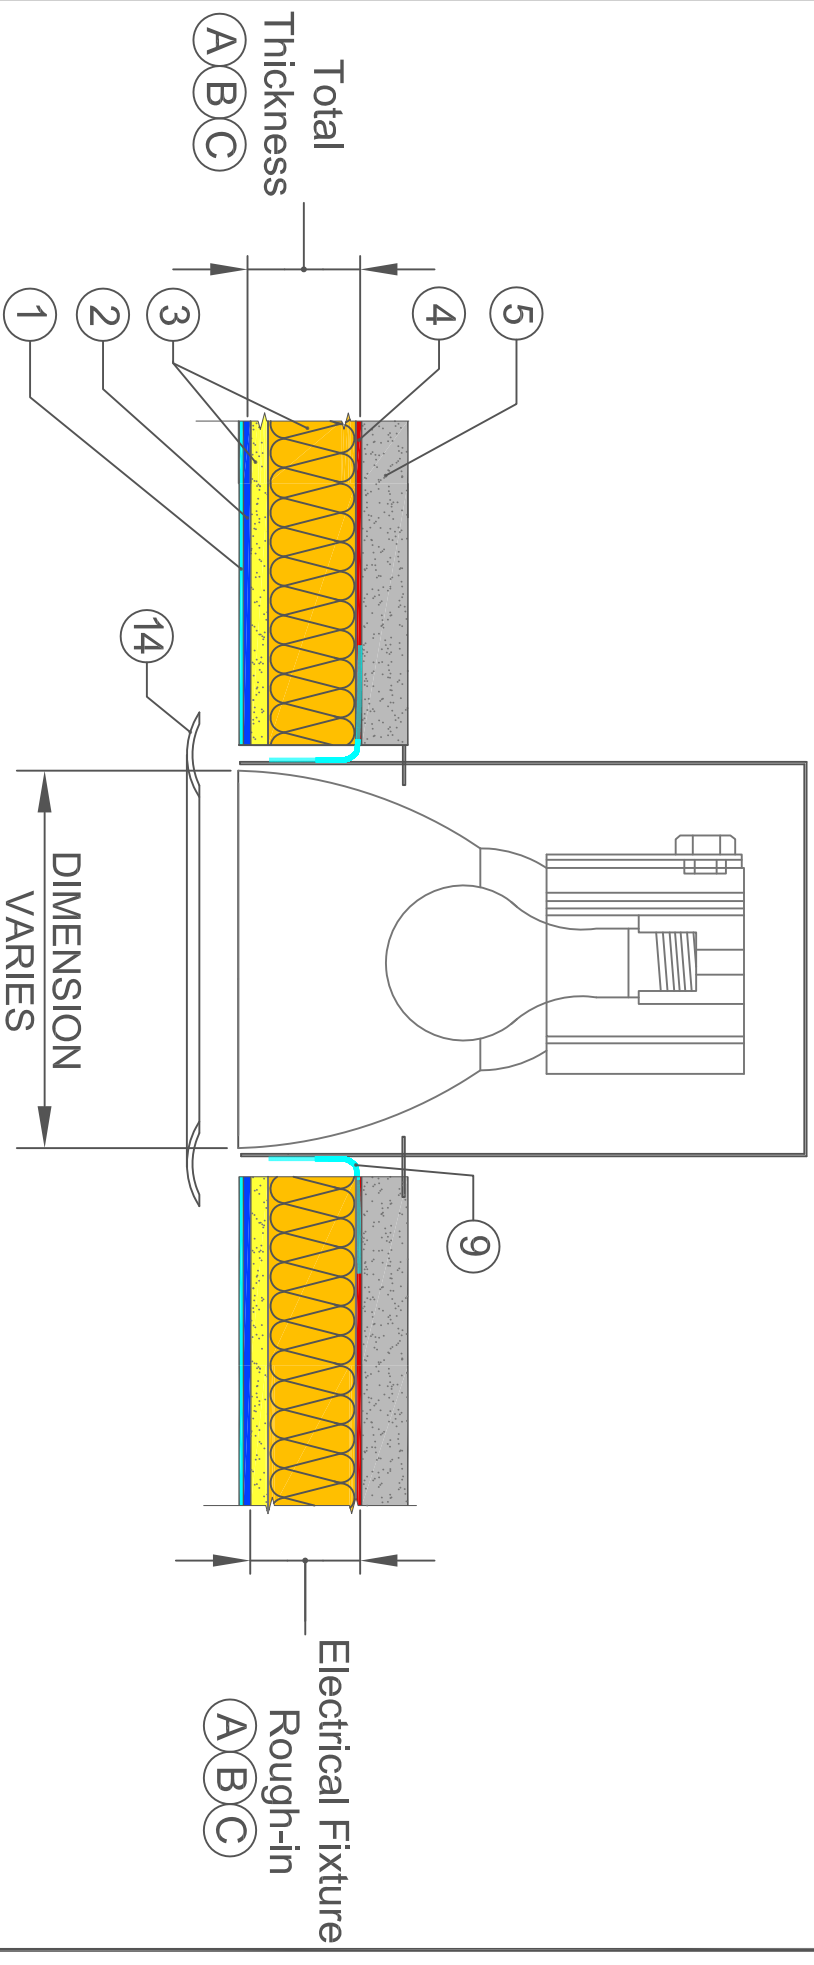

BASWAphton - Frosted

RECESSED LIGHT FIXTURE DETAIL #1

- 1 BASWAphton Frost 407
- 2 BASWAphton Base 407
- 3 BASWAphton Pre-Coated Mineral Wool Panel
- 4 BASWAphton Adhesive
- 5 Stable Substrate
- 9 Fire Tape
- 14 Surface Mounted Trim Piece

DIMENSIONS

SYSTEM	(A)	(B)	(C)
TOTAL THICKNESS	1 3/16" (30MM)	1 9/16" (40MM)	2 3/4" (70MM)
FIXTURE ROUGH IN BELOW FACE OF SUBSTRATE	1"	1 3/8"	2 9/16"