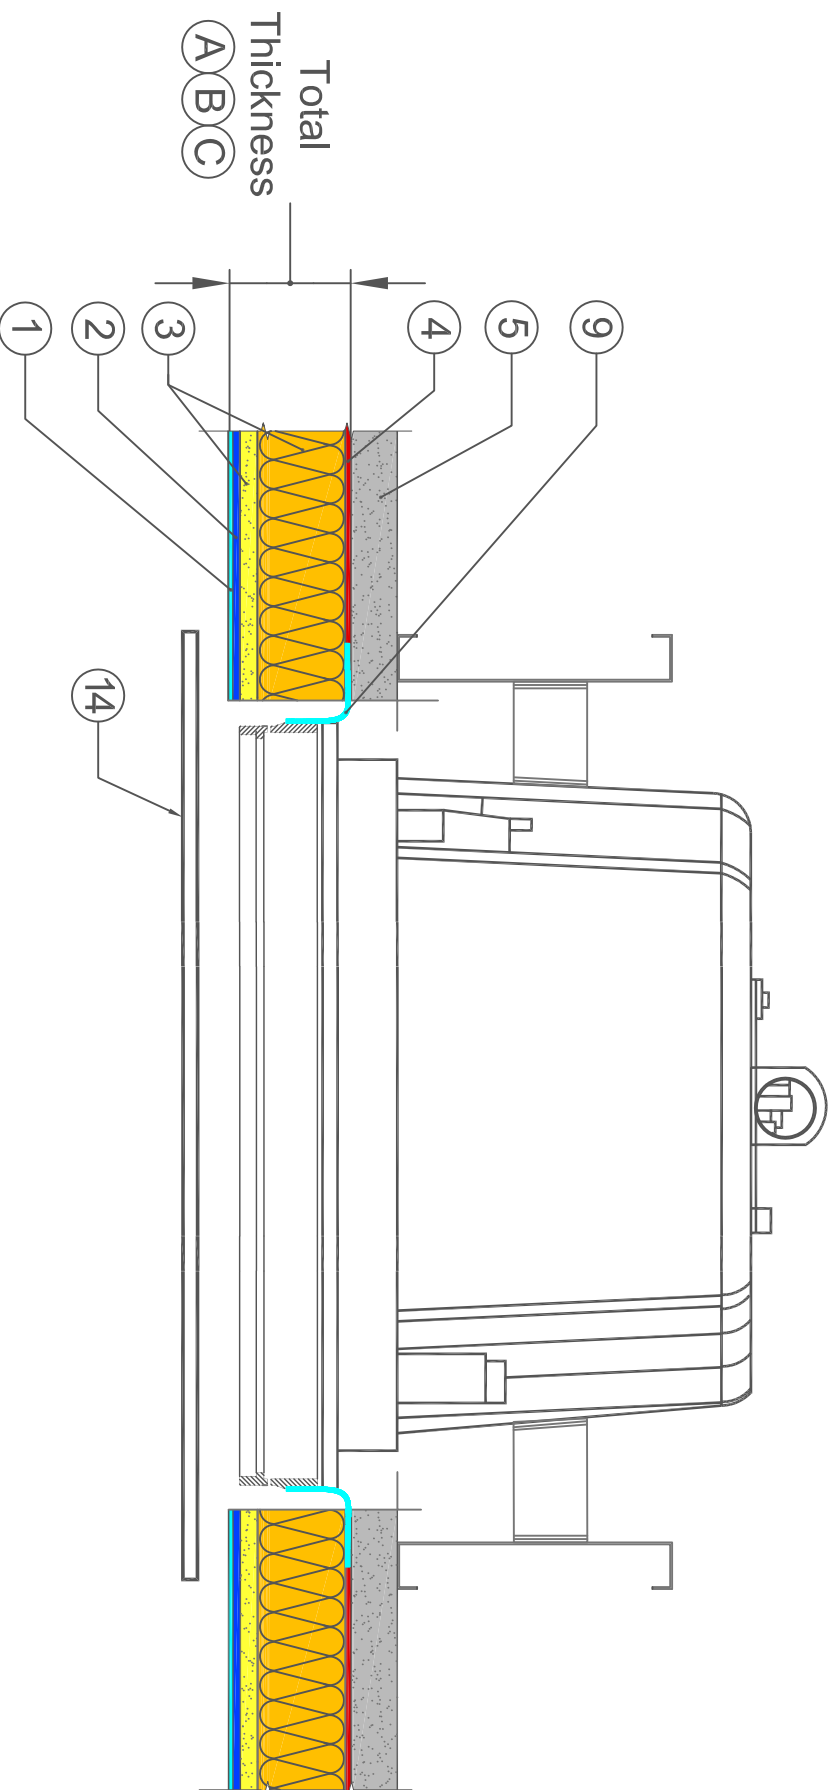

BASWAphon - Frosted

RECESSED SPEAKER

WITH SURFACE MOUNTED TRIM PIECE DETAIL

- 1 BASWAphon Frost 407
- 2 BASWAphon Base 407
- 3 BASWAphon Pre-Coated Mineral Wool Panel
- 4 BASWAphon Adhesive
- 5 Stable Substrate
- 9 Fire Tape
- 14 Surface Mounted Trim Piece

DIMENSIONS			
SYSTEM	(A)	(B)	(C)
TOTAL THICKNESS	1 3/16" (30MM)	1 9/16" (40MM)	2 3/4" (70MM)
SPEAKER ROUGH IN BELOW FACE OF SUBSTRATE	1 "	1 3/8"	2 9/16"