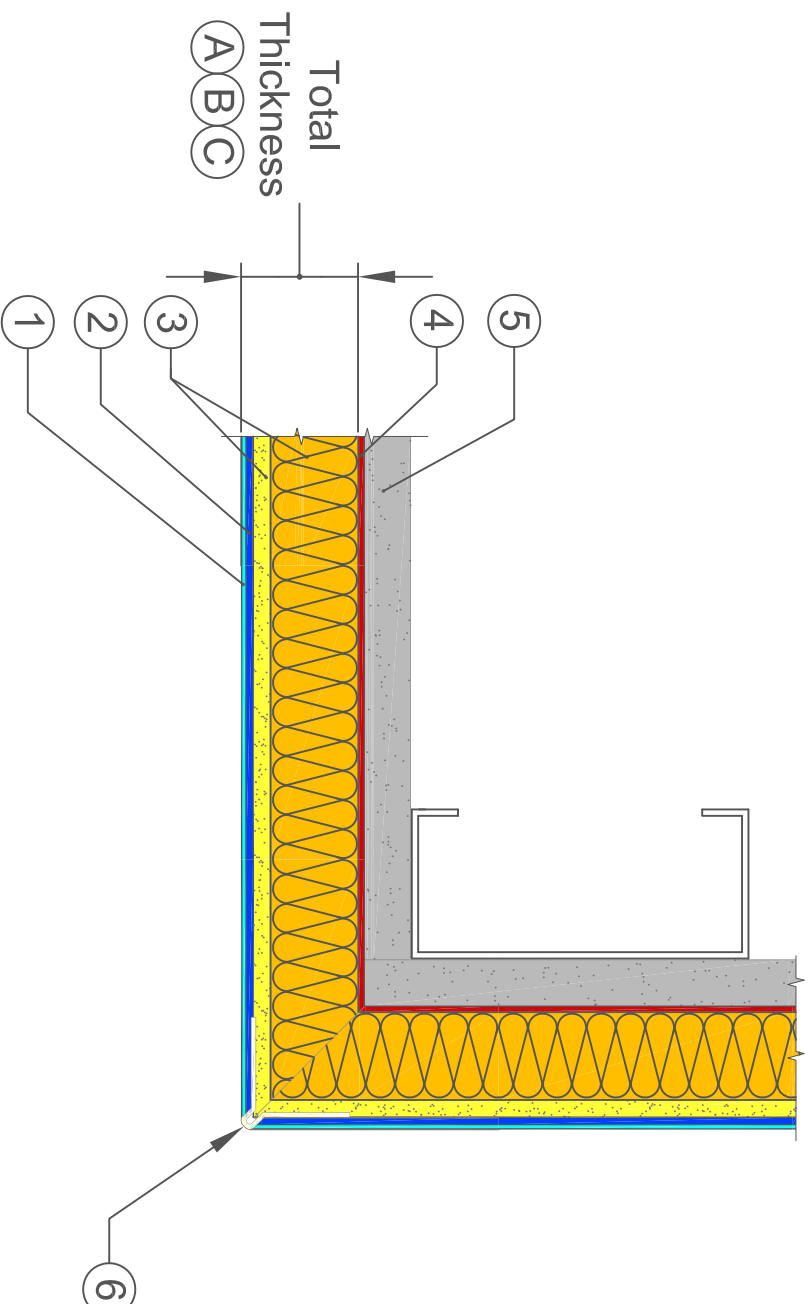

BASW/Apphon - Frosted

OUTSIDE CORNER DETAIL

BASW/Apphon to BASW/Apphon

- 1 BASW/Apphon Frost 407
- 2 BASW/Apphon Base 407
- 3 BASW/Apphon Pre-Coated Mineral Wool Panel
- 4 BASW/Apphon Adhesive
- 5 Stable Substrate
- 6 White Vinyl Trim

DIMENSIONS			
SYSTEM	(A)	(B)	(C)
TOTAL THICKNESS	1 3/16" (30MM)	1 9/16" (40MM)	2 3/4" (70MM)