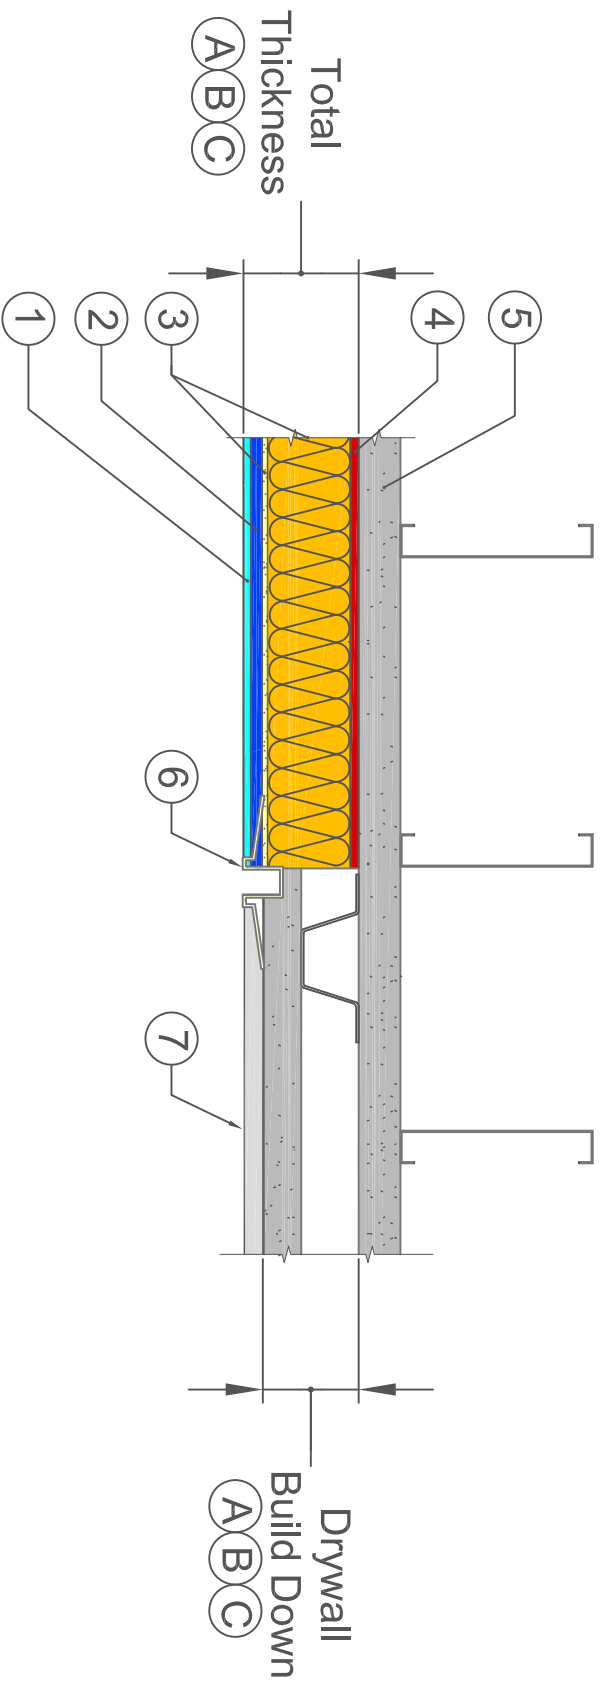

BASWAphphon - Frosted

DRYWALL TRANSITION DETAIL WITH REVEAL

- 1 BASWAphphon Frost 407
- 2 BASWAphphon Base 407
- 3 BASWAphphon Pre-Coated Mineral Wool Panel
- 4 BASWAphphon Adhesive
- 5 Stable Substrate
- 6 White Vinyl Trim
- 7 Finished Drywall

DIMENSIONS			
SYSTEM	(A)	(B)	(C)
TOTAL THICKNESS	1 3/16" (30MM)	1 9/16" (40MM)	2 3/4" (70MM)
DRYWALL BUILD DOWN BELOW FACE OF SUBSTRATE	1"	1 3/8"	2 9/16"