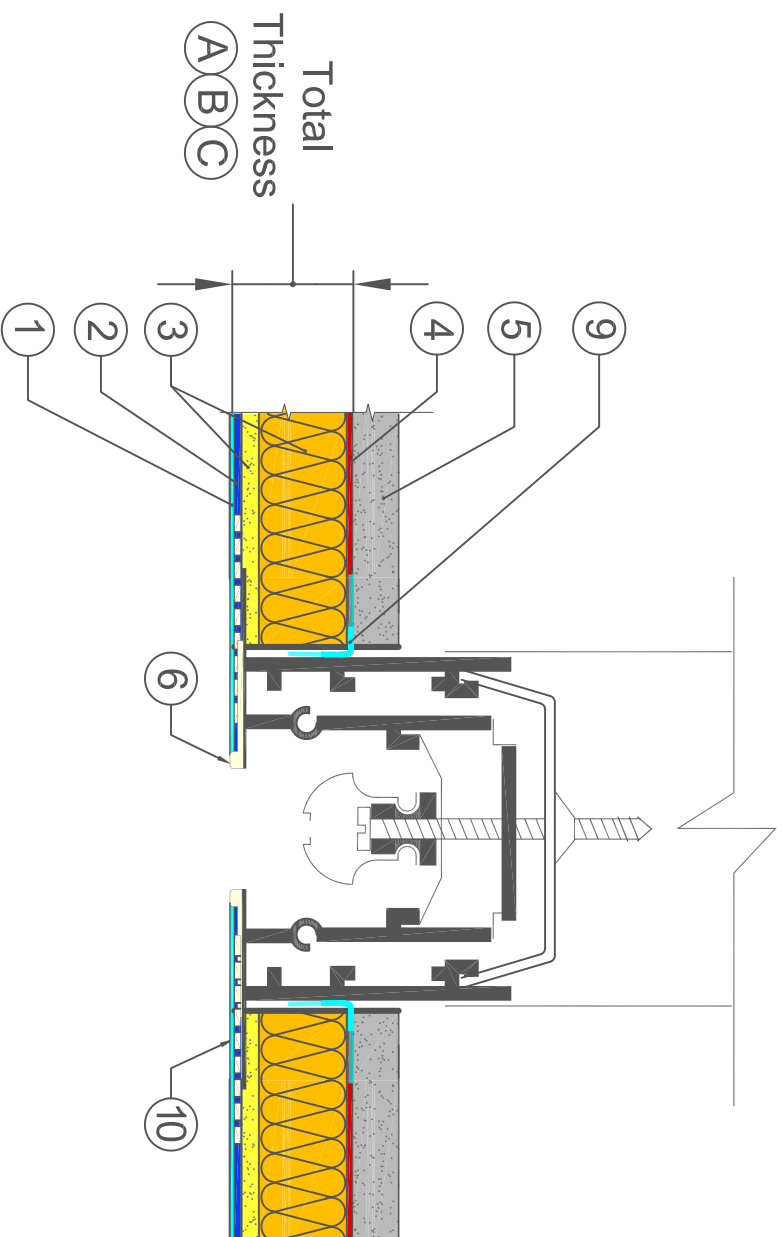

BASWAphon - Classic

TRIMLESS LINEAR DIFFUSER DETAIL #2

- 1 BASWAphon Top
- 2 BASWAphon Base 407
- 3 BASWAphon Pre-Coated Mineral Wool Panel
- 4 BASWAphon Adhesive
- 5 Stable Substrate
- 6 White Vinyl Trim
- 9 Fire Tape
- 10 Fiberglass Mesh Tape

DIMENSIONS			
SYSTEM	(A)	(B)	(C)
TOTAL THICKNESS	1 3/16" (30MM)	1 9/16" (40MM)	2 3/4" (70MM)
LINEAR DIFFUSER ROUGH IN BELOW FACE OF SUBSTRATE	1"	1 7/16"	2 9/16"