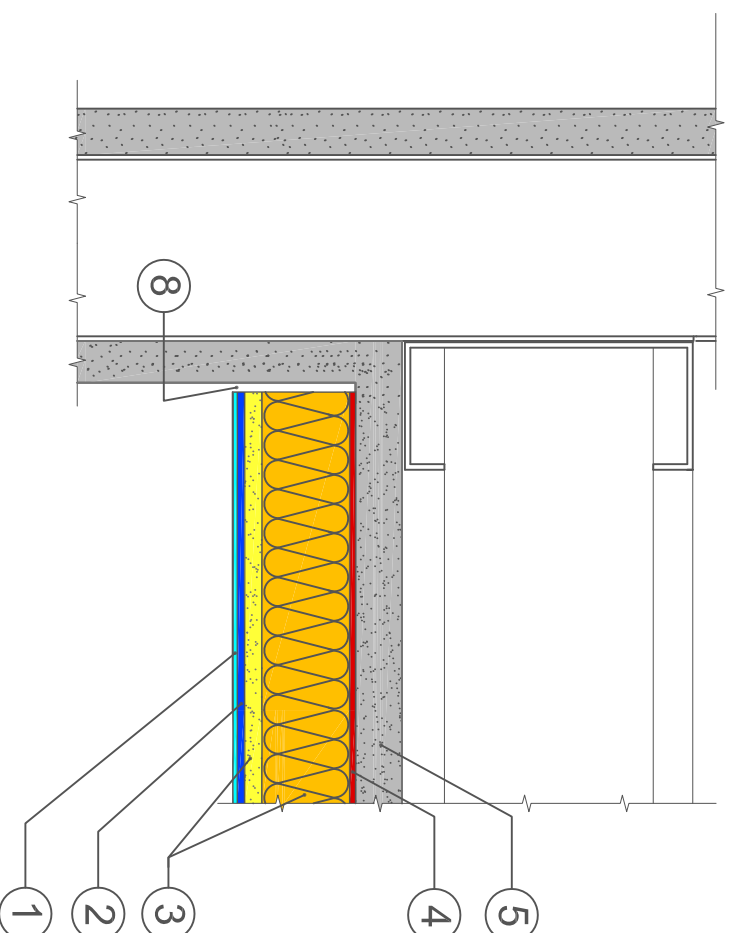

## CEILING / WALL TRANSITION DETAIL

- 1 BASWAphon Top
- 2 BASWAphon Base 407
- 3 BASWAphon Pre-Coated Mineral Wool Panel
- 4 BASWAphon Adhesive
- 5 Stable Substrate
- 8 Swedish Cut (1/8")

DIMENSIONS			
SYSTEM	(A)	(B)	(C)
TOTAL THICKNESS	1 3/16" (30MM)	1 9/16" (40MM)	2 3/4" (70MM)