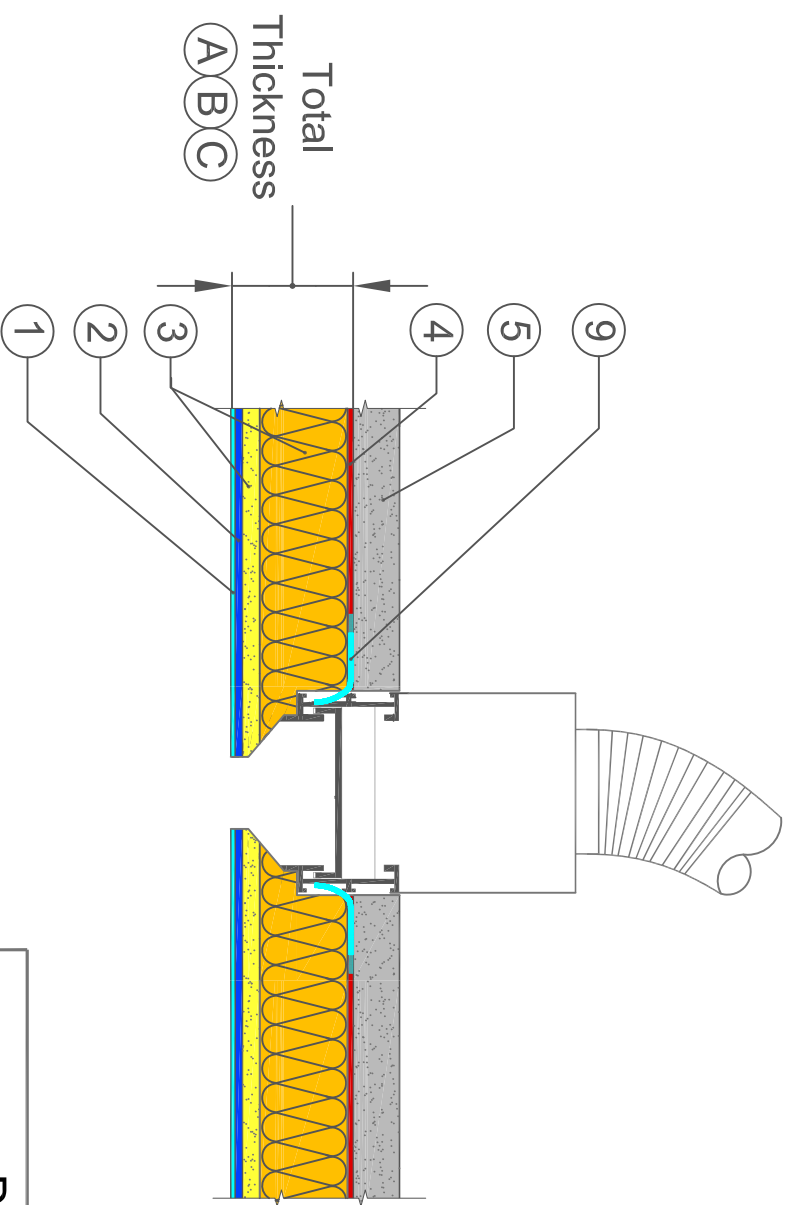

BASWAphon - Classic

TRIMLESS LINEAR DIFFUSER DETAIL #1

- 1 BASWAphon Top
- 2 BASWAphon Base 407
- 3 BASWAphon Pre-Coated Mineral Wool Panel
- 4 BASWAphon Adhesive
- 5 Stable Substrate
- 9 Fire Tape

DIMENSIONS			
SYSTEM	(A)	(B)	(C)
TOTAL THICKNESS	1 3/16" (30MM)	1 9/16" (40MM)	2 3/4" (70MM)
LINEAR DIFFUSER ROUGH IN BELOW FACE OF SUBSTRATE	1 3/16"	1 9/16"	2 3/4"