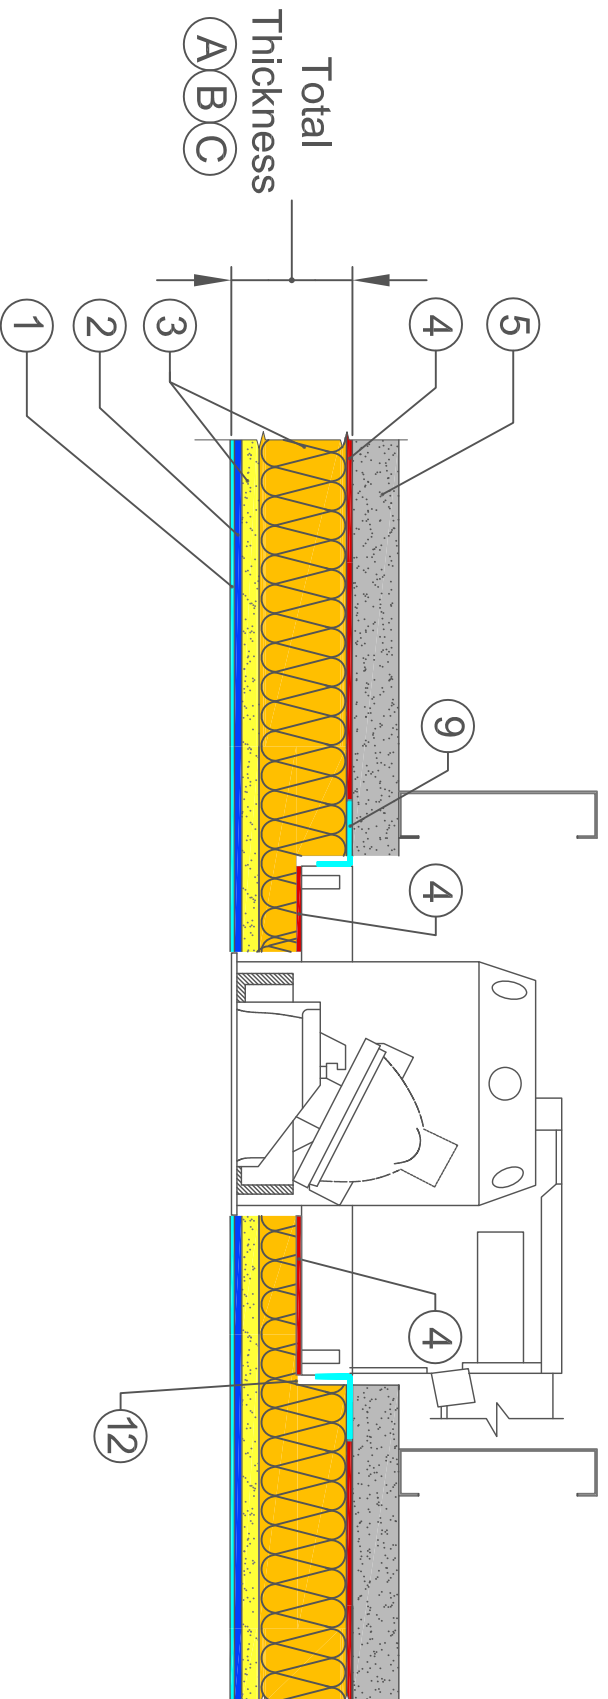

BASWAphton - Classic

TRIMLESS RECESSED LIGHT FIXTURE DETAIL

- 1 BASWAphton Top
- 2 BASWAphton Base 407
- 3 BASWAphton Pre-Coated Mineral Wool Panel
- 4 BASWAphton Adhesive
- 5 Stable Substrate
- 9 Fire Tape
- 12 Cut Out Back of Panel

DIMENSIONS

SYSTEM	(A)	(B)	(C)
TOTAL THICKNESS	1 3/16" (30MM)	1 9/16" (40MM)	2 3/4" (70MM)
FIXTURE ROUGH IN BELOW FACE OF SUBSTRATE	1 3/16"	1 9/16"	2 3/4"