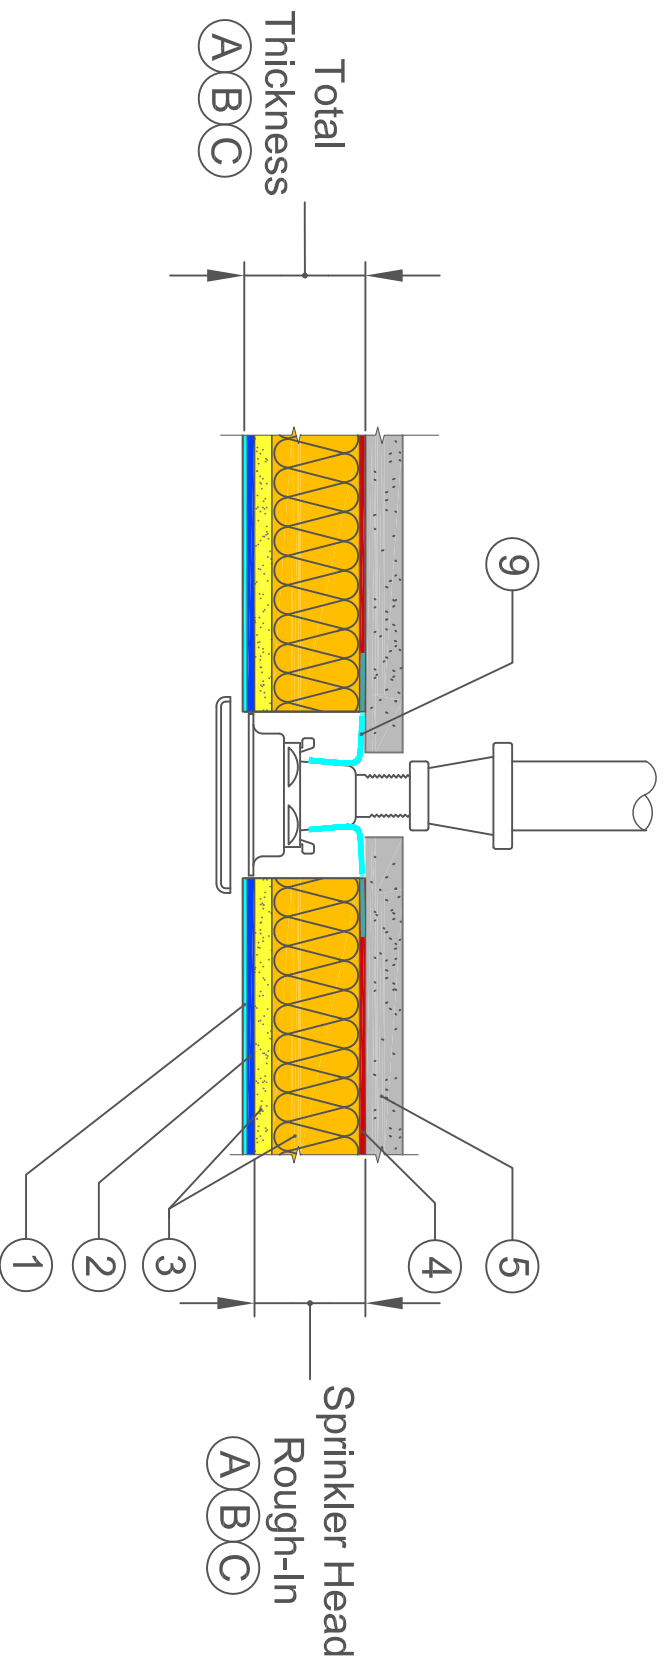

BASWAphon - Classic

FIRE SPRINKLER HEAD DETAIL

- 1 BASWAphon Top
- 2 BASWAphon Base 407
- 3 BASWAphon Pre-Coated Mineral Wool Panel
- 4 BASWAphon Adhesive
- 5 Stable Substrate
- 9 Fire Tape

DIMENSIONS			
SYSTEM	(A)	(B)	(C)
TOTAL THICKNESS	1 3/16" (30MM)	1 9/16" (40MM)	2 3/4" (70MM)
RECESSED SPRINKLER HEAD ROUGH IN BELOW FACE OF SUBSTRATE	1 "	1 3/8"	2 9/16"