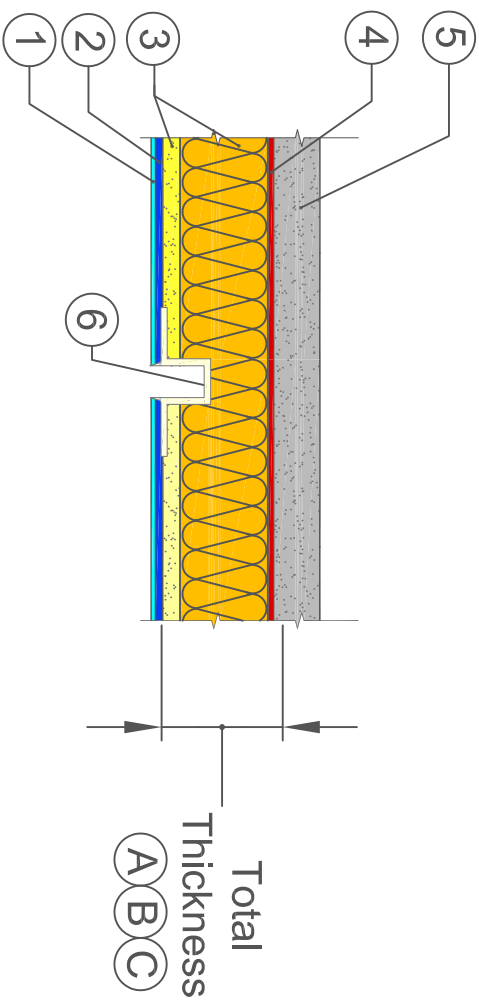

BASWApophon - Classic

REVEAL DETAIL

- 1 BASWApophon Top
- 2 BASWApophon Base 407
- 3 BASWApophon Pre-Coated Mineral Wool Panel
- 4 BASWApophon Adhesive
- 5 Stable Substrate
- 6 White Vinyl Trim

DIMENSIONS			
SYSTEM	(A)	(B)	(C)
TOTAL THICKNESS	1 3/16" (30MM)	1 9/16" (40MM)	2 3/4" (70MM)