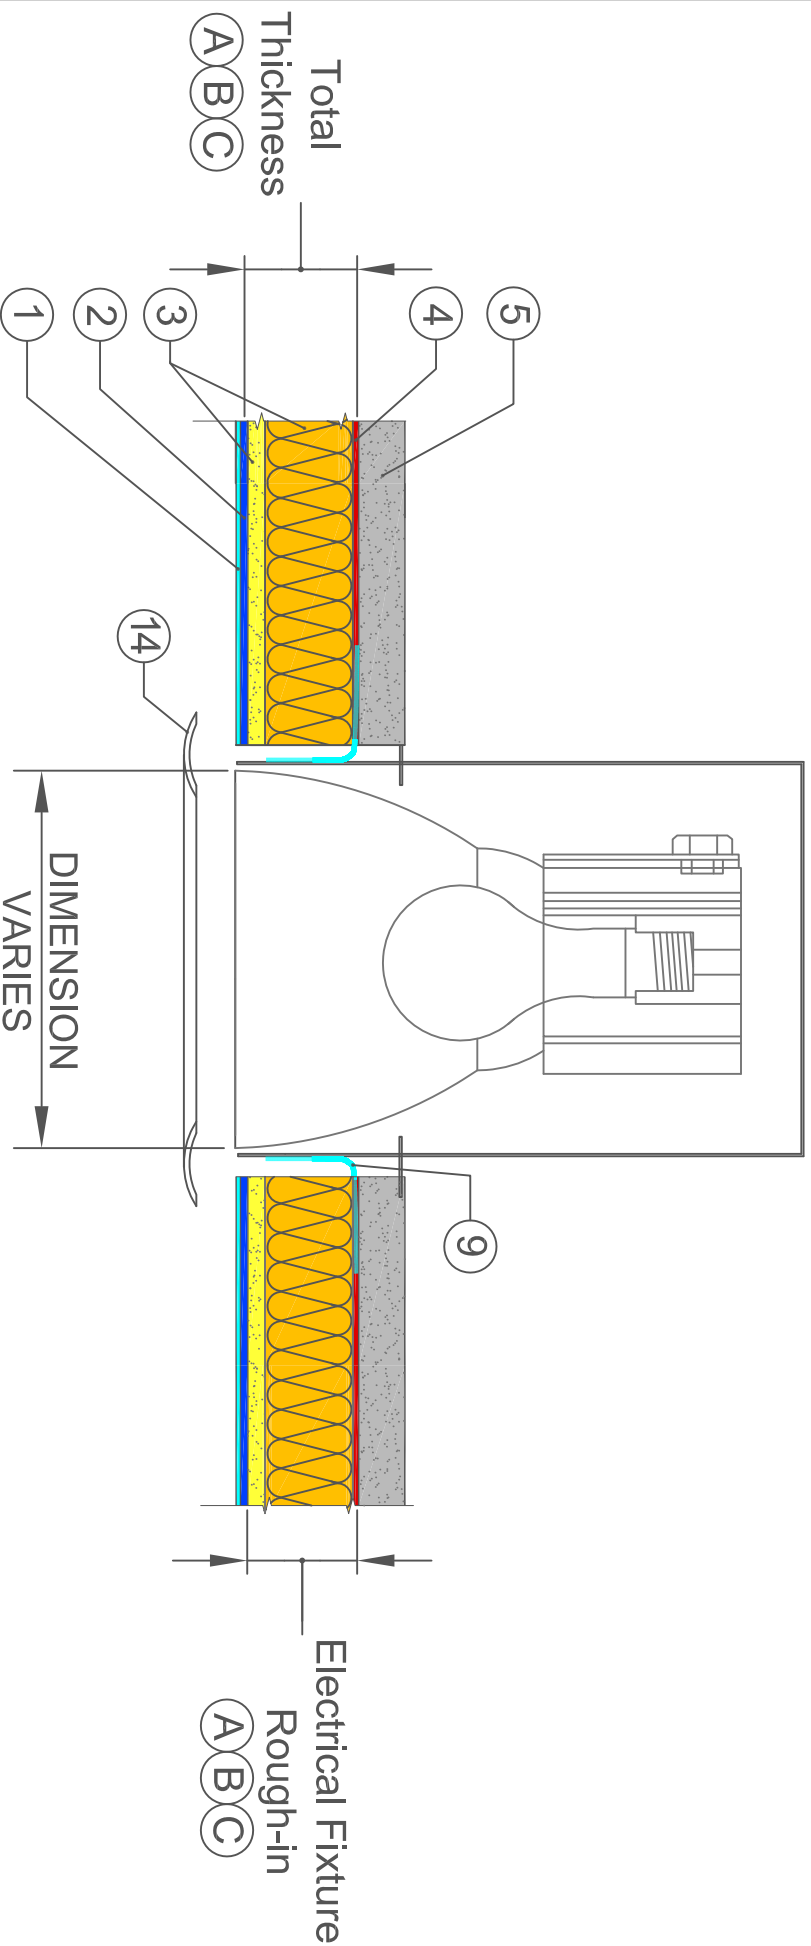

BASW/Aphon - Classic

RECESSED LIGHT FIXTURE DETAIL #1

- 1 BASW/Aphon Top
- 2 BASW/Aphon Base 407
- 3 BASW/Aphon Pre-Coated Mineral Wool Panel
- 4 BASW/Aphon Adhesive
- 5 Stable Substrate
- 9 Fire Tape
- 14 Surface Mounted Trim Piece

DIMENSIONS

SYSTEM	(A)	(B)	(C)
TOTAL THICKNESS	1 3/16" (30MM)	1 9/16" (40MM)	2 3/4" (70MM)
FIXTURE ROUGH IN BELOW FACE OF SUBSTRATE	1"	1 3/8"	2 9/16"