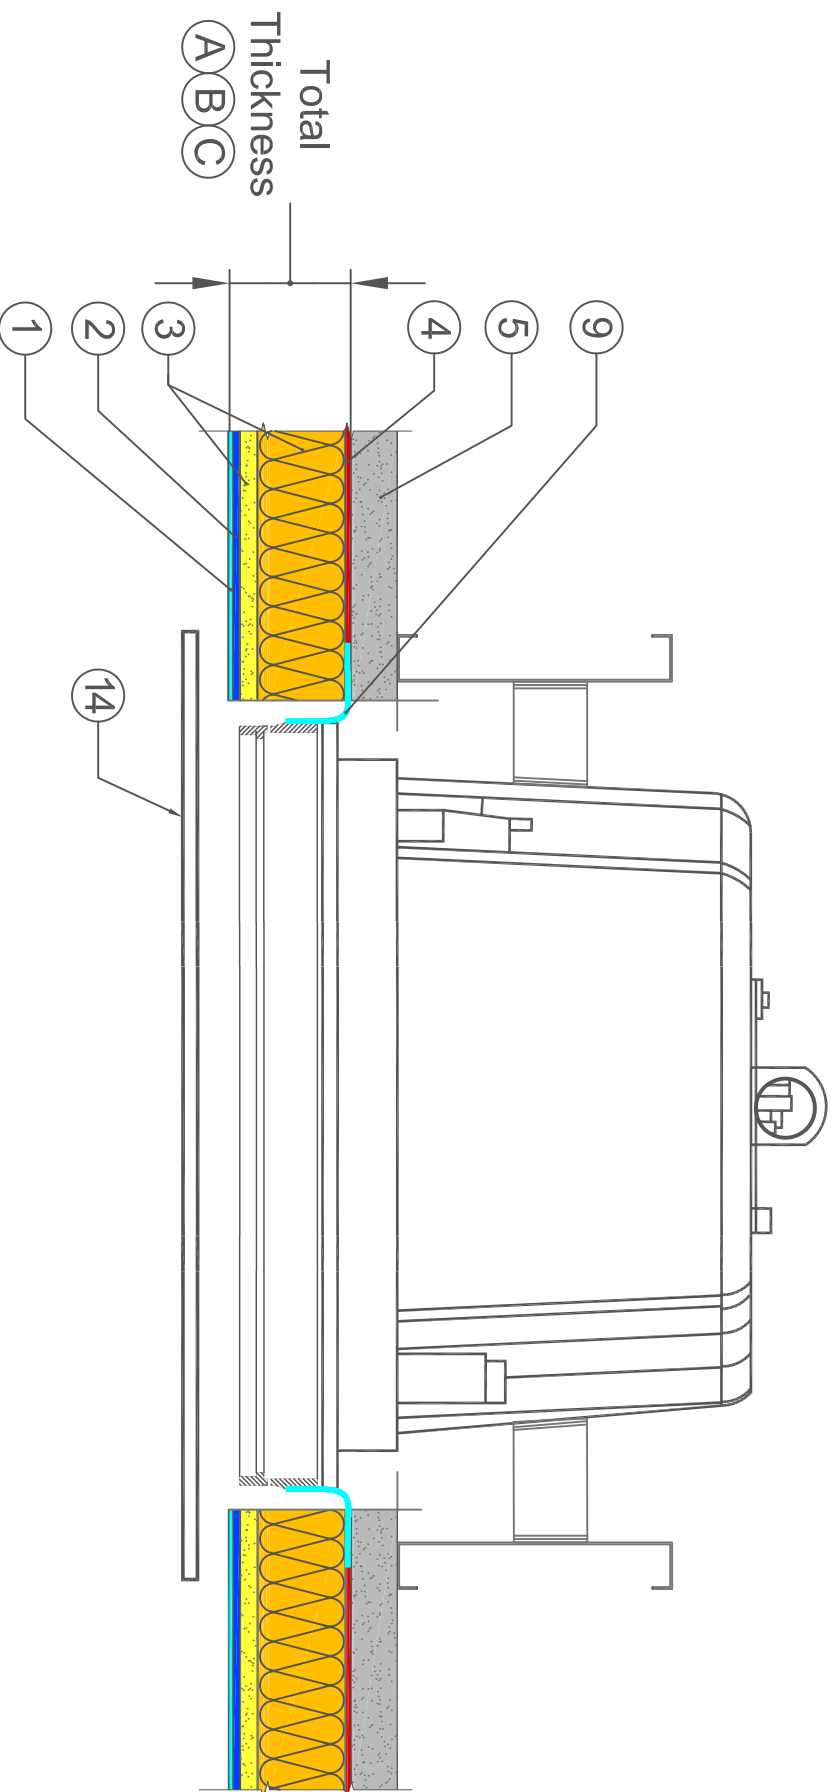

BASWAphon - Classic

RECESSED SPEAKER

WITH SURFACE MOUNTED TRIM PIECE DETAIL

- 1 BASWAphon Top
- 2 BASWAphon Base 407
- 3 BASWAphon Pre-Coated Mineral Wool Panel
- 4 BASWAphon Adhesive
- 5 Stable Substrate
- 9 Fire Tape
- 14 Surface Mounted Trim Piece

DIMENSIONS			
SYSTEM	(A)	(B)	(C)
TOTAL THICKNESS	1 3/16" (30MM)	1 9/16" (40MM)	2 3/4" (70MM)
SPEAKER ROUGH IN BELOW FACE OF SUBSTRATE	1 "	1 3/8"	2 9/16"