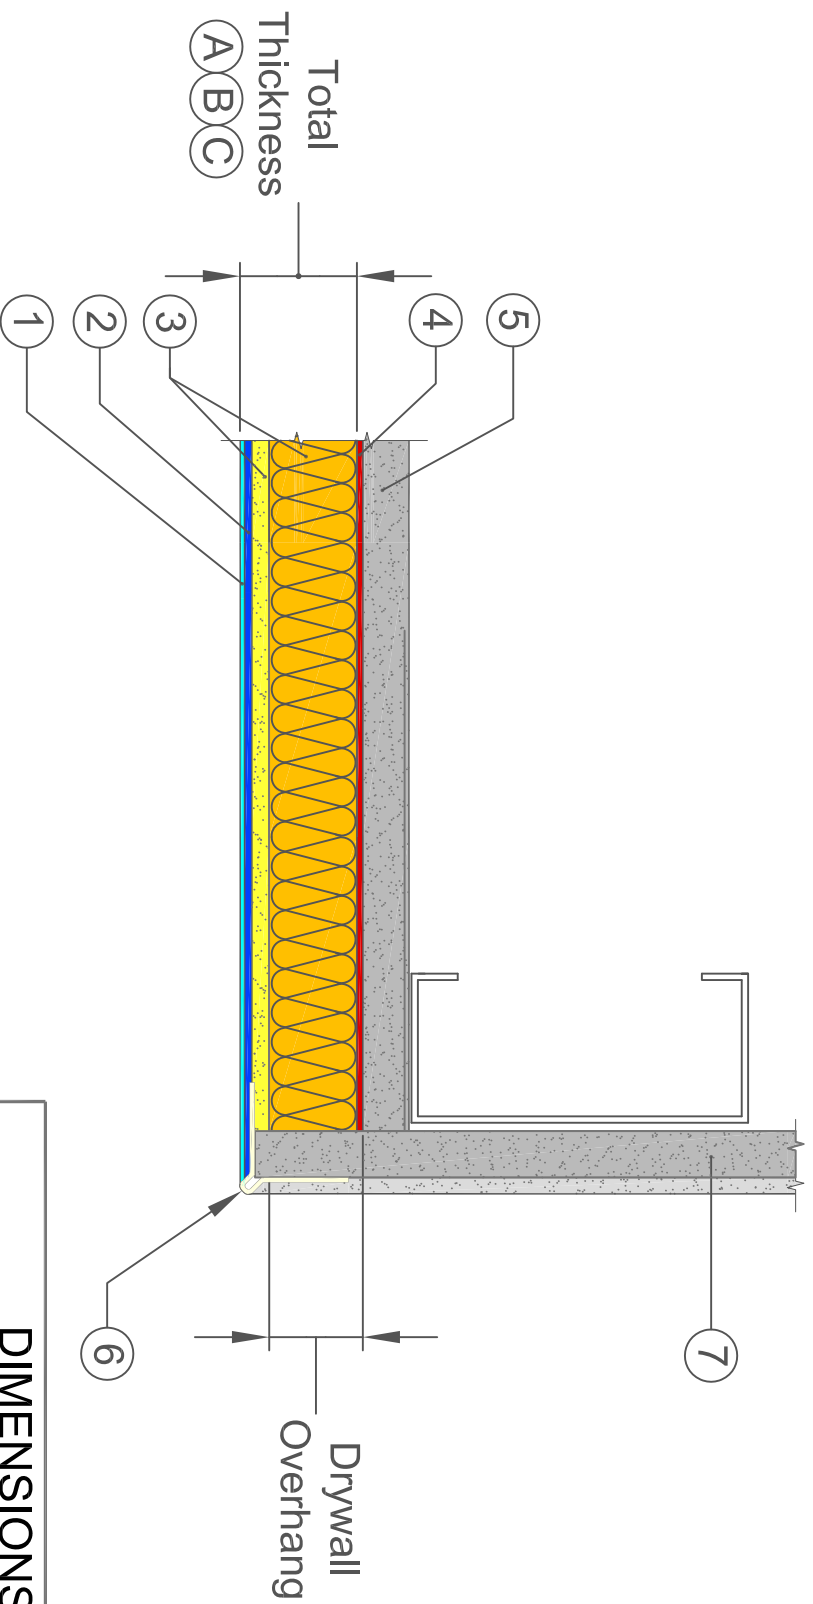

BASWAphon - Classic

OUTSIDE CORNER DETAIL

- 1 BASWAphon Top
- 2 BASWAphon Base 407
- 3 BASWAphon Pre-Coated Mineral Wool Panel
- 4 BASWAphon Adhesive
- 5 Stable Substrate
- 6 White Vinyl Trim
- 7 Finished Drywall

DIMENSIONS			
SYSTEM	(A)	(B)	(C)
TOTAL THICKNESS	1 3/16" (30MM)	1 9/16" (40MM)	2 3/4" (70MM)
DRYWALL OVERHANG BELOW FACE OF SUBSTRATE	1 "	1 3/8"	2 9/16"