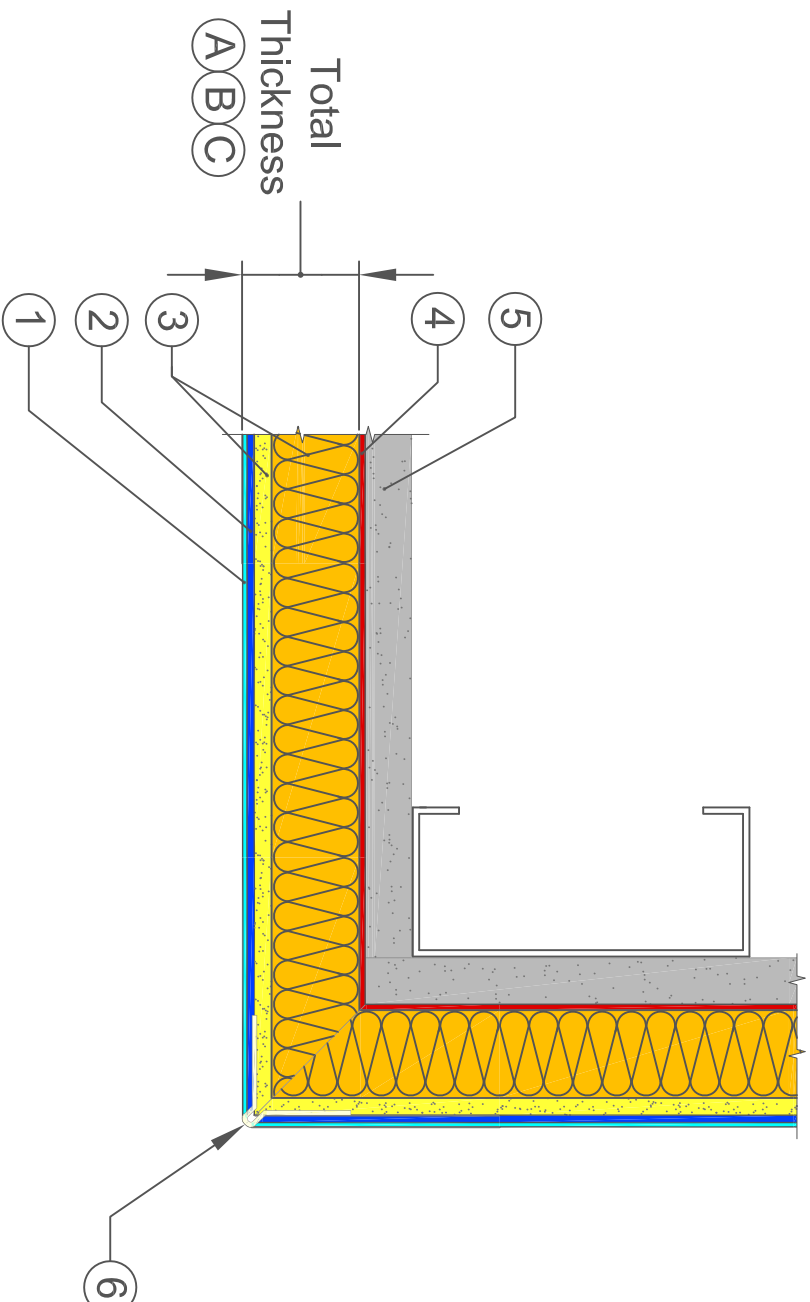

## OUTSIDE CORNER DETAIL

### BASWApophon to BASWApophon

- 1 BASWApophon Top
- 2 BASWApophon Base 407
- 3 BASWApophon Pre-Coated Mineral Wool Panel
- 4 BASWApophon Adhesive
- 5 Stable Substrate
- 6 White Vinyl Trim

DIMENSIONS			
SYSTEM	(A)	(B)	(C)
TOTAL THICKNESS	1 3/16" (30MM)	1 9/16" (40MM)	2 3/4" (70MM)