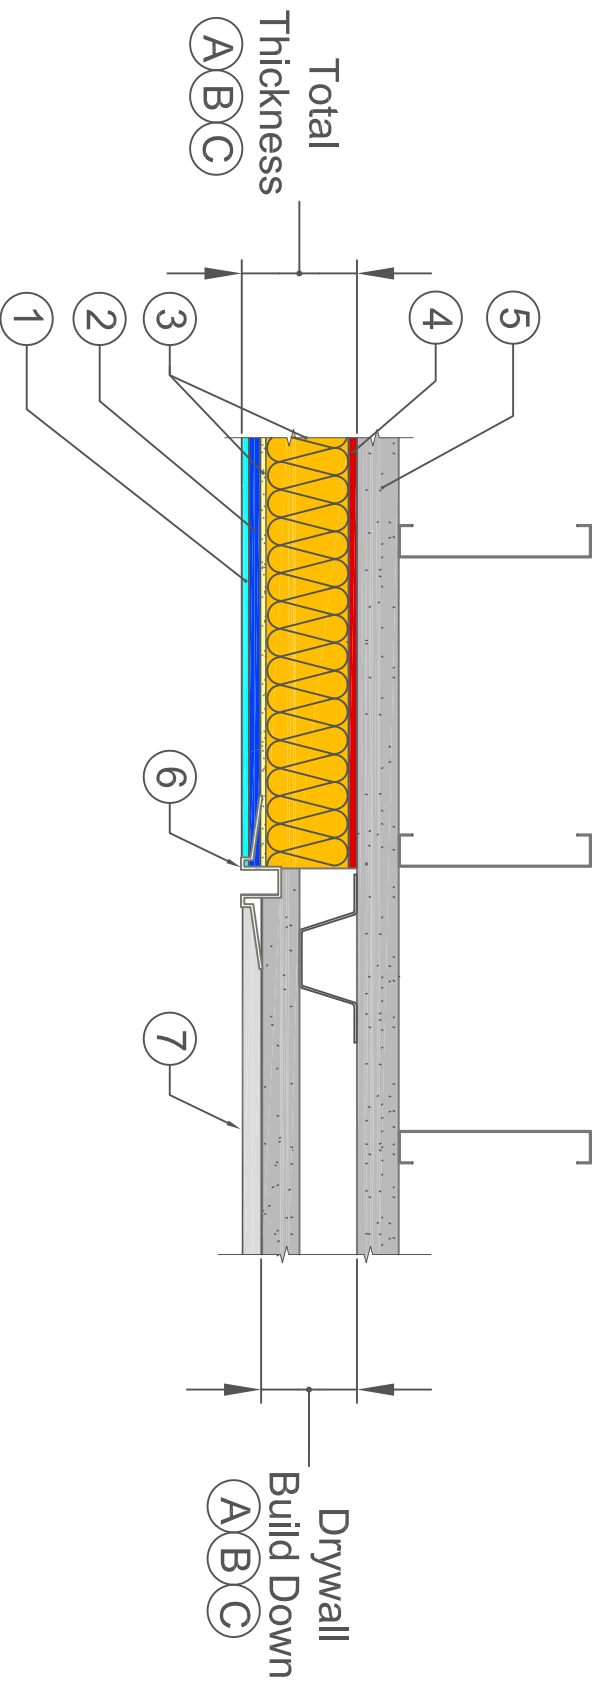

BASWAphon - Classic

DRYWALL TRANSITION DETAIL WITH REVEAL

- 1 BASWAphon Top
- 2 BASWAphon Base 407
- 3 BASWAphon Pre-Coated Mineral Wool Panel
- 4 BASWAphon Adhesive
- 5 Stable Substrate
- 6 White Vinyl Trim
- 7 Finished Drywall

DIMENSIONS			
SYSTEM	(A)	(B)	(C)
TOTAL THICKNESS	1 3/16" (30MM)	1 9/16" (40MM)	2 3/4" (70MM)
DRYWALL BUILD DOWN BELOW FACE OF SUBSTRATE	1"	1 3/8"	2 9/16"