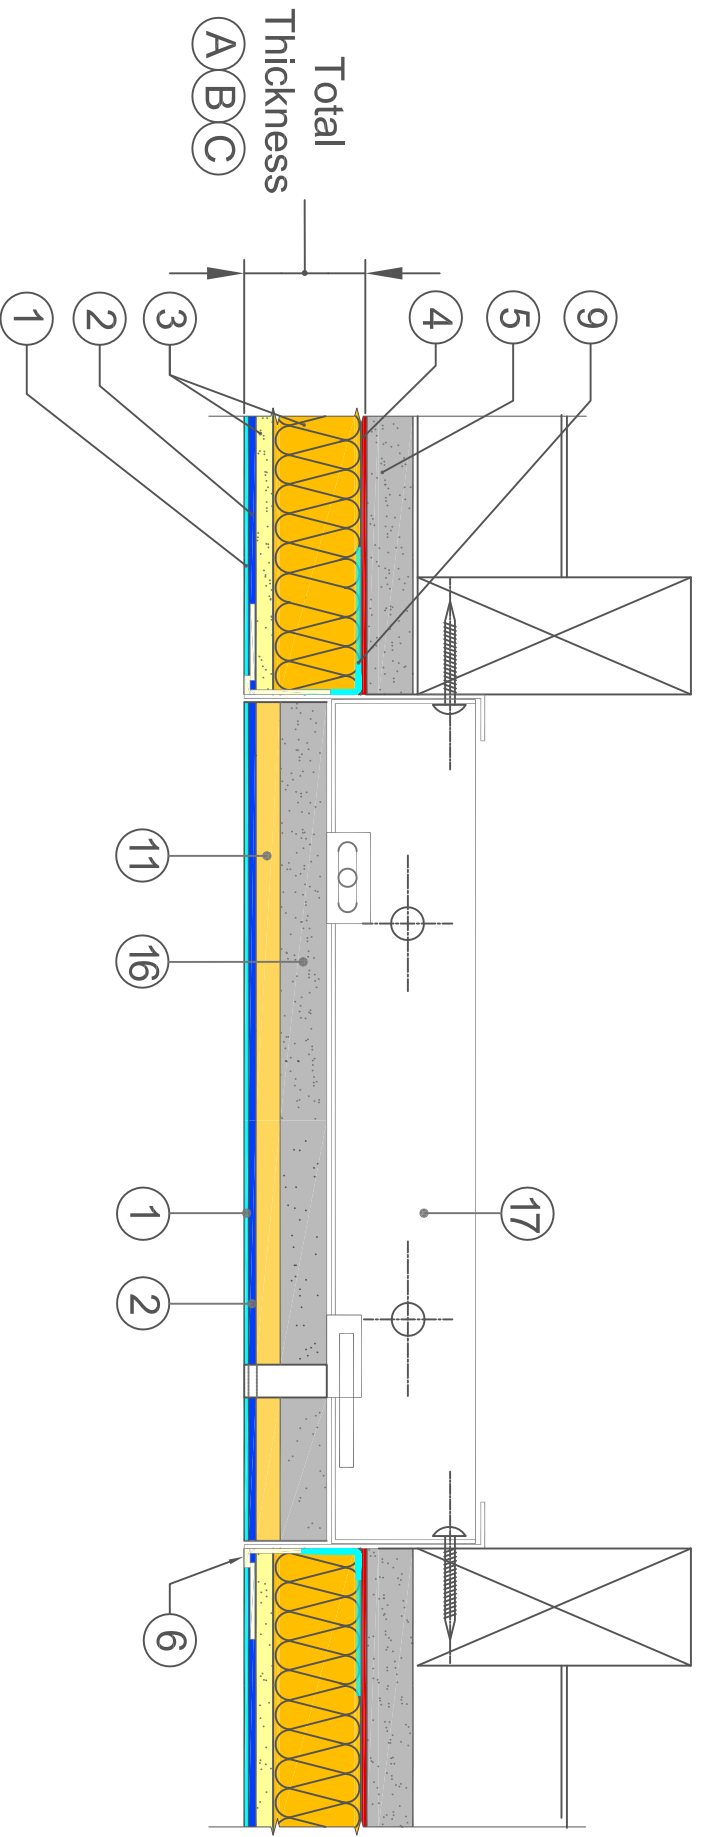

## ACCESS PANEL DETAIL

- 1 BASWAphon Top
- 2 BASWAphon Base 407
- 3 BASWAphon Pre-Coated Mineral Wool Panel
- 4 BASWAphon Adhesive
- 5 Stable Substrate
- 6 White Vinyl Trim
- 9 Fire Tape
- 11 BASWAphon Fill
- 16 5/8" Drywall
- 17 Access Door

<b>DIMENSIONS</b>			
SYSTEM	(A)	(B)	(C)
TOTAL THICKNESS	1 3/16" (30MM)	1 9/16" (40MM)	2 3/4" (70MM)
ACCESS PANEL ROUGH IN BELOW FACE OF SUBSTRATE	1 3/16"	1 9/16"	2 3/4"